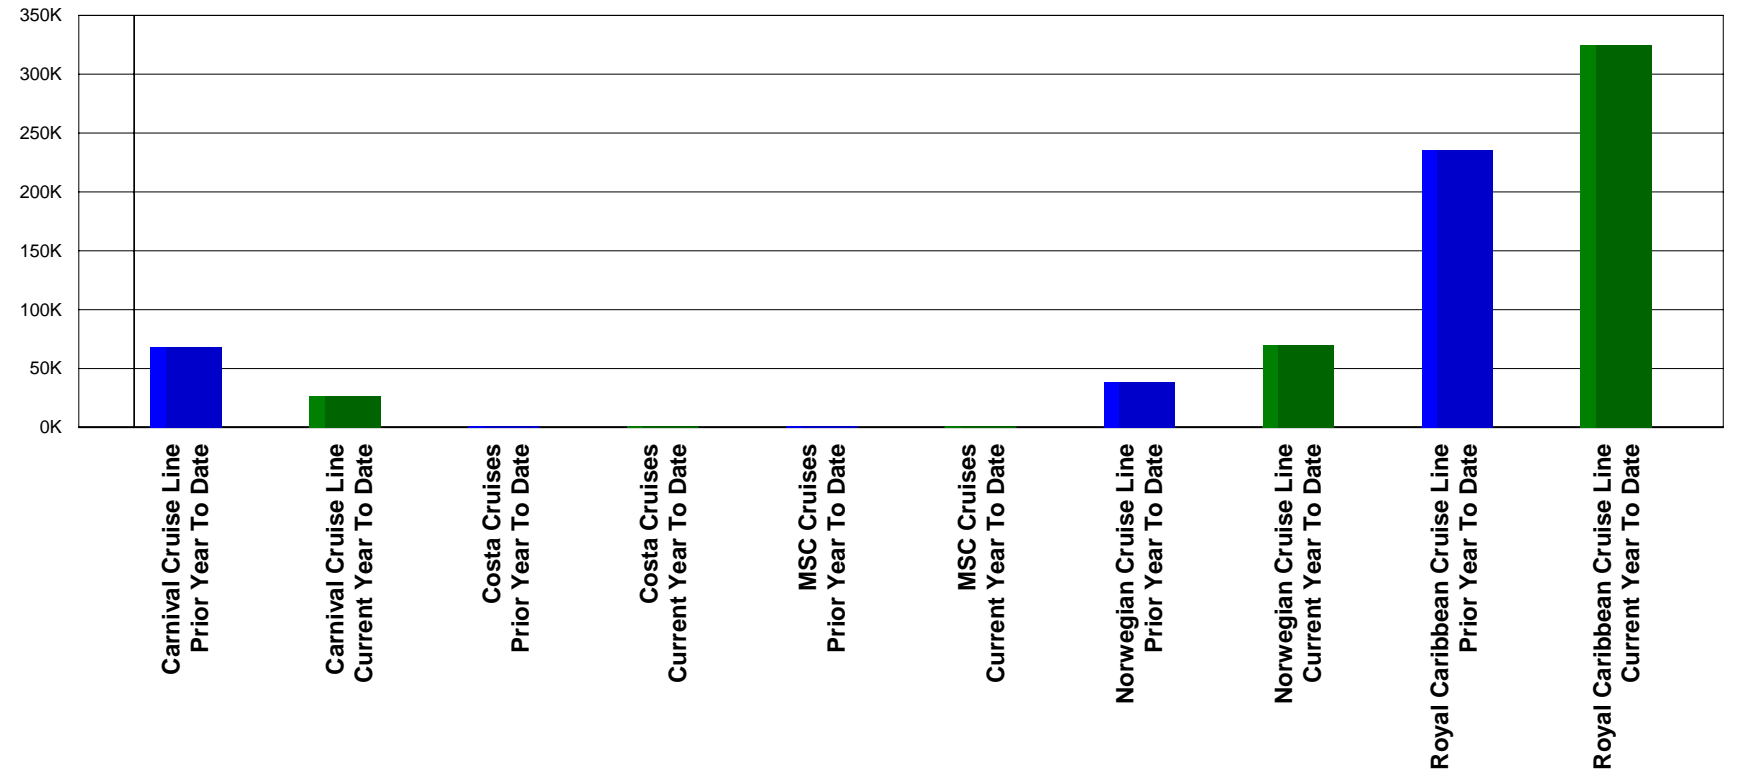

Contemporary Cruises Pacing Dashboard

Current Year vs. Prior Year - ResCard Departures During Entire Year Booked As Of 6/15 Each Year.

All Cruises Prior Year To Date	All Cruises Current Year To Date	Contemporary Cruises Prior Year To Date	Contemporary Cruises Current Year To Date	Carnival Cruise Line Prior Year To Date	Carnival Cruise Line Current Year To Date	Costa Cruise Line Prior Year To Date	Costa Cruise Line Current Year To Date	MSC Cruise Line Prior Year To Date	MSC Cruise Line Current Year To Date	Norwegian Cruise Line Prior Year To Date	Norwegian Cruise Line Current Year To Date	Royal Caribbean Cruise Line Prior Year To Date	Royal Caribbean Cruise Line Current Year To Date
2,141,730	2,400,084	342,605	421,514	68,423	26,416	0	0	0	0	38,614	70,047	235,568	325,050