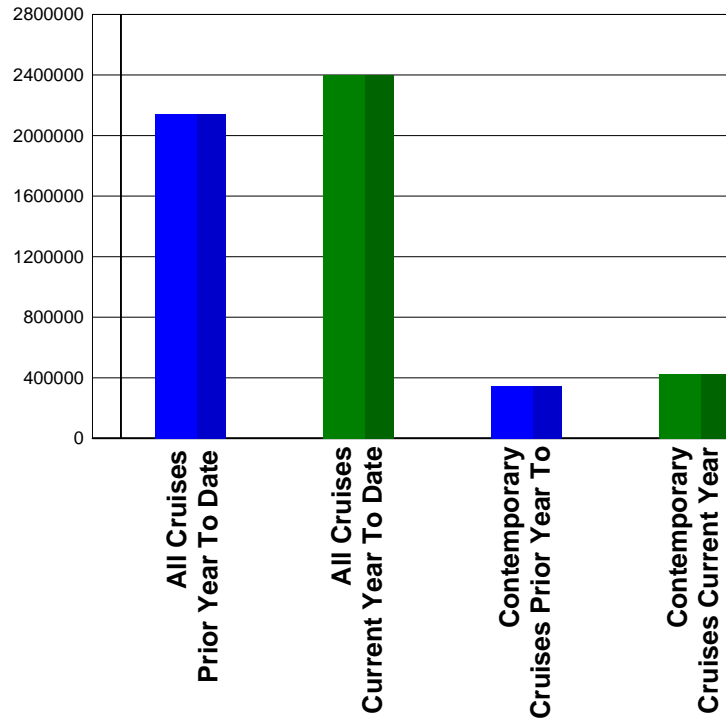

Contemporary Cruises Pacing Dashboard

Current Year vs. Prior Year - ResCard Departures During Entire Year Booked As Of 6/15 Each Year.

All Cruises Prior Year To Date	All Cruises Current Year To Date	Contemporary Cruises Prior Year To Date	Contemporary Cruises Current Year To Date	Carnival Cruise Line Prior Year To Date	Carnival Cruise Line Current Year To Date	Costa Cruise Line Prior Year To Date	Costa Cruise Line Current Year To Date	MSC Cruise Line Prior Year To Date	MSC Cruise Line Current Year To Date	Norwegian Cruise Line Prior Year To Date	Norwegian Cruise Line Current Year To Date	Royal Caribbean Cruise Line Prior Year To Date	Royal Caribbean Cruise Line Current Year To Date
2,141,730	2,400,084	342,605	421,514	68,423	26,416	0	0	0	0	38,614	70,047	235,568	325,050