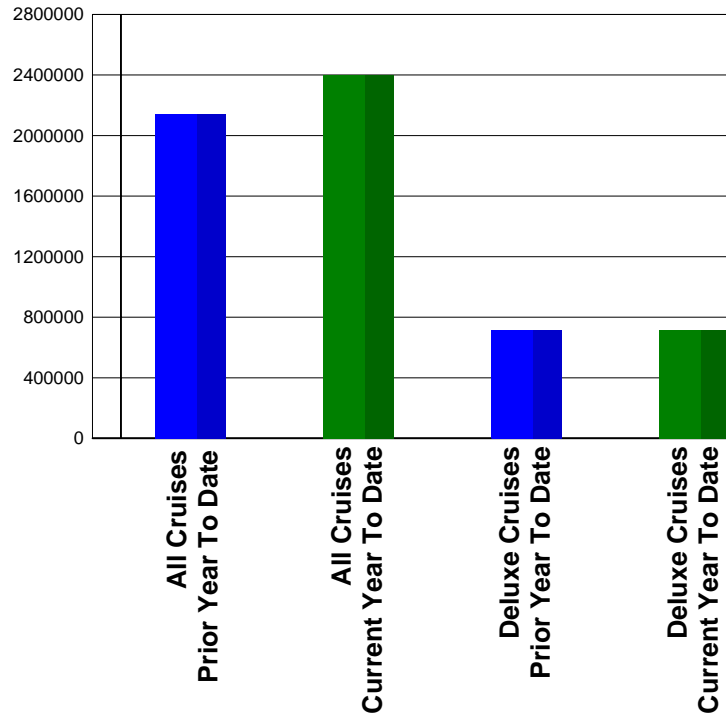

## Deluxe Cruises Pacing Dashboard

Current Year vs. Prior Year - ResCard Departures During Entire Year Booked As Of 6/15 Each Year.

All Cruises Prior Year To Date	All Cruises Current Year To Date	Deluxe Cruises Prior Year To Date	Deluxe Cruises Current Year To Date	Azamura Club Cruises Prior Year To Date	Azamura Club Cruises Current Year To Date	Crystal Cruises Prior Year To Date	Crystal Cruises Current Year To Date	Cunard Line Prior Year To Date	Cunard Line Current Year To Date	Oceania Cruises Prior Year To Date	Oceania Cruises Current Year To Date	Regent Seven Seas Cruises Prior Year To Date	Regent Seven Seas Cruises Current Year To Date	Seabourn Cruise Line Prior Year To Date	Seabourn Cruise Line Current Year	Silversea Cruises Prior Year To Date	Silversea Cruises Current Year
2,141,730	2,400,084	713,919	716,325	61,943	0	0	31,000	43,218	2,790	334,752	403,742	178,955	171,340	62,588	50,341	32,463	57,112