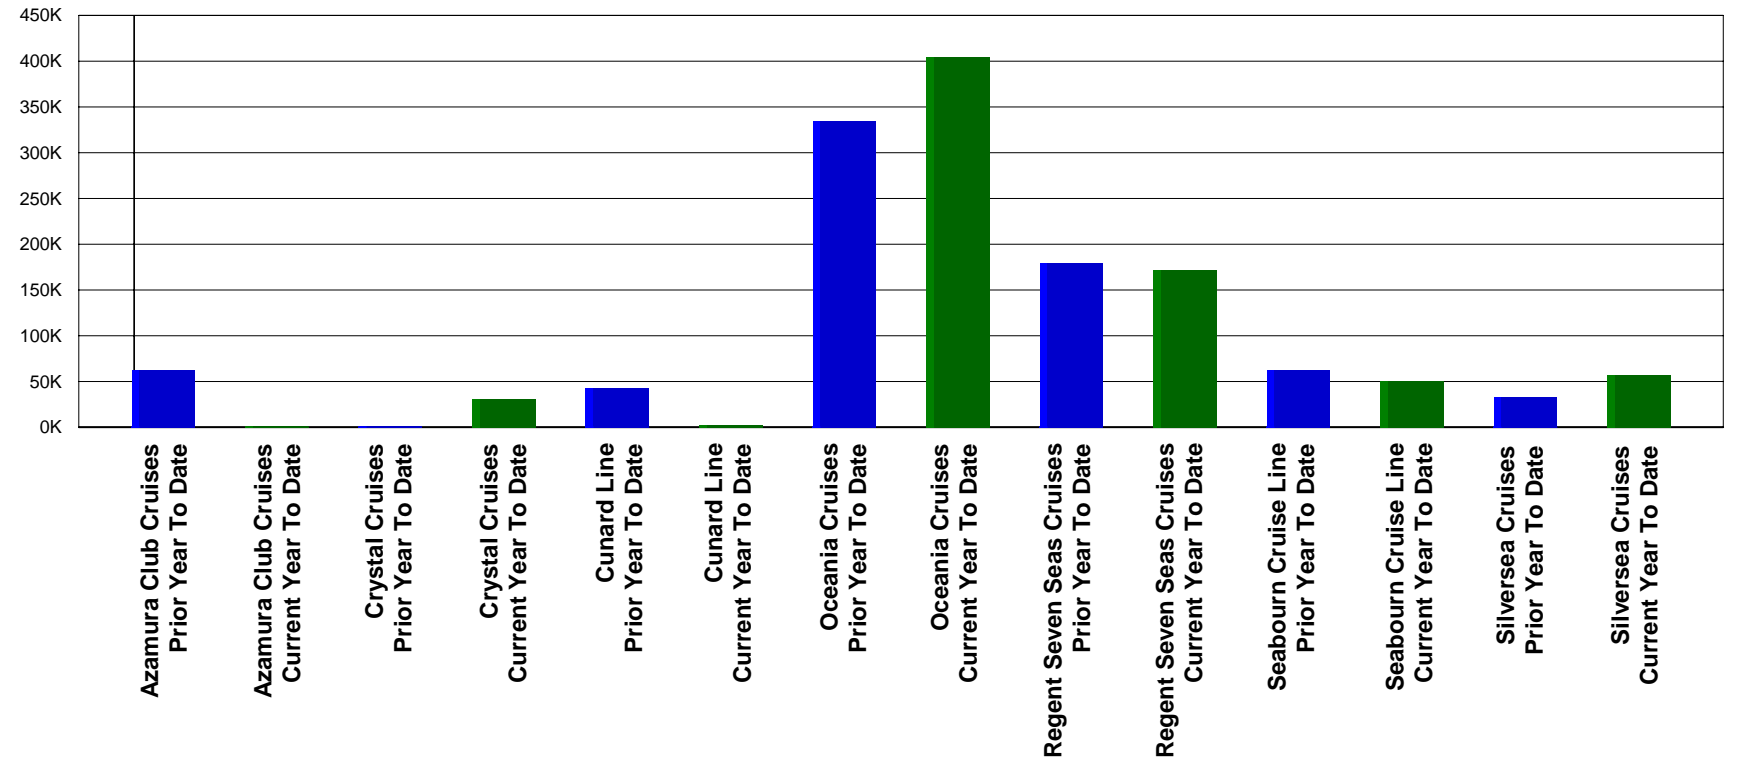

## Deluxe Cruises Pacing Dashboard

Current Year vs. Prior Year - ResCard Departures During Entire Year Booked As Of 6/15 Each Year.

All Cruises Prior Year To Date	All Cruises Current Year To Date	Deluxe Cruises Prior Year To Date	Deluxe Cruises Current Year To Date	Azamura Club Cruises Prior Year To Date	Azamura Club Cruises Current Year To Date	Crystal Cruises Prior Year To Date	Crystal Cruises Current Year To Date	Cunard Line Prior Year To Date	Cunard Line Current Year To Date	Oceania Cruises Prior Year To Date	Oceania Cruises Current Year To Date	Regent Seven Seas Cruises Prior Year To Date	Regent Seven Seas Cruises Current Year To Date	Seabourn Cruise Line Prior Year To Date	Seabourn Cruise Line Current Year	Silversea Cruises Prior Year To Date	Silversea Cruises Current Year
2,141,730	2,400,084	713,919	716,325	61,943	0	0	31,000	43,218	2,790	334,752	403,742	178,955	171,340	62,588	50,341	32,463	57,112