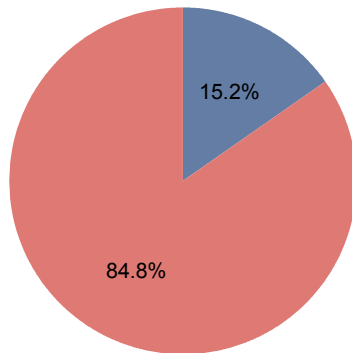

Active ResCard Analysis

W/Reservations: 534 (84.8%)

No Open Reminders: 532

Average Days To Close: 1.24

W/O Reservations: 96 (15.2%)

No Open Reminders: 96

Oldest: 1/9/2002