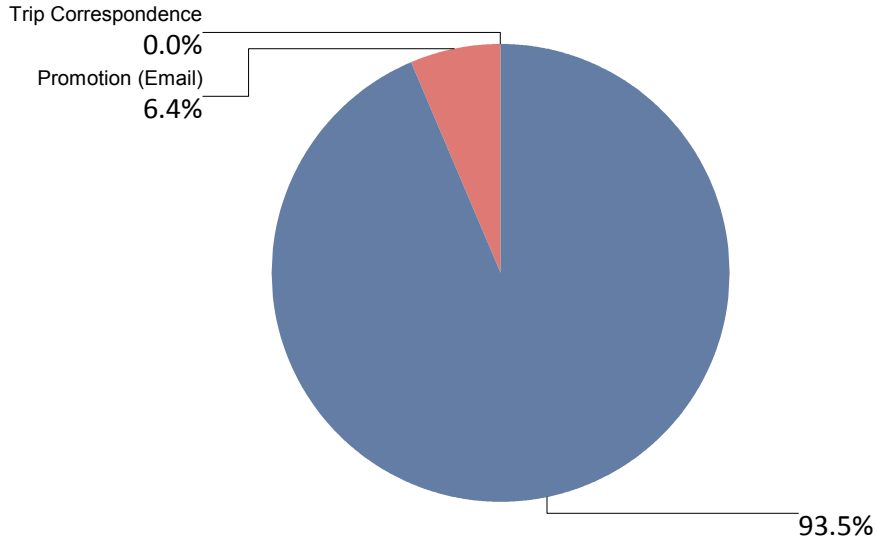

Activity Mailer Analysis

Period From 1/1/2009 Through 9/30/2009

By Mailer Type

Total Mailer Count: 4,885

Client Profiles Sent CBMS Promos