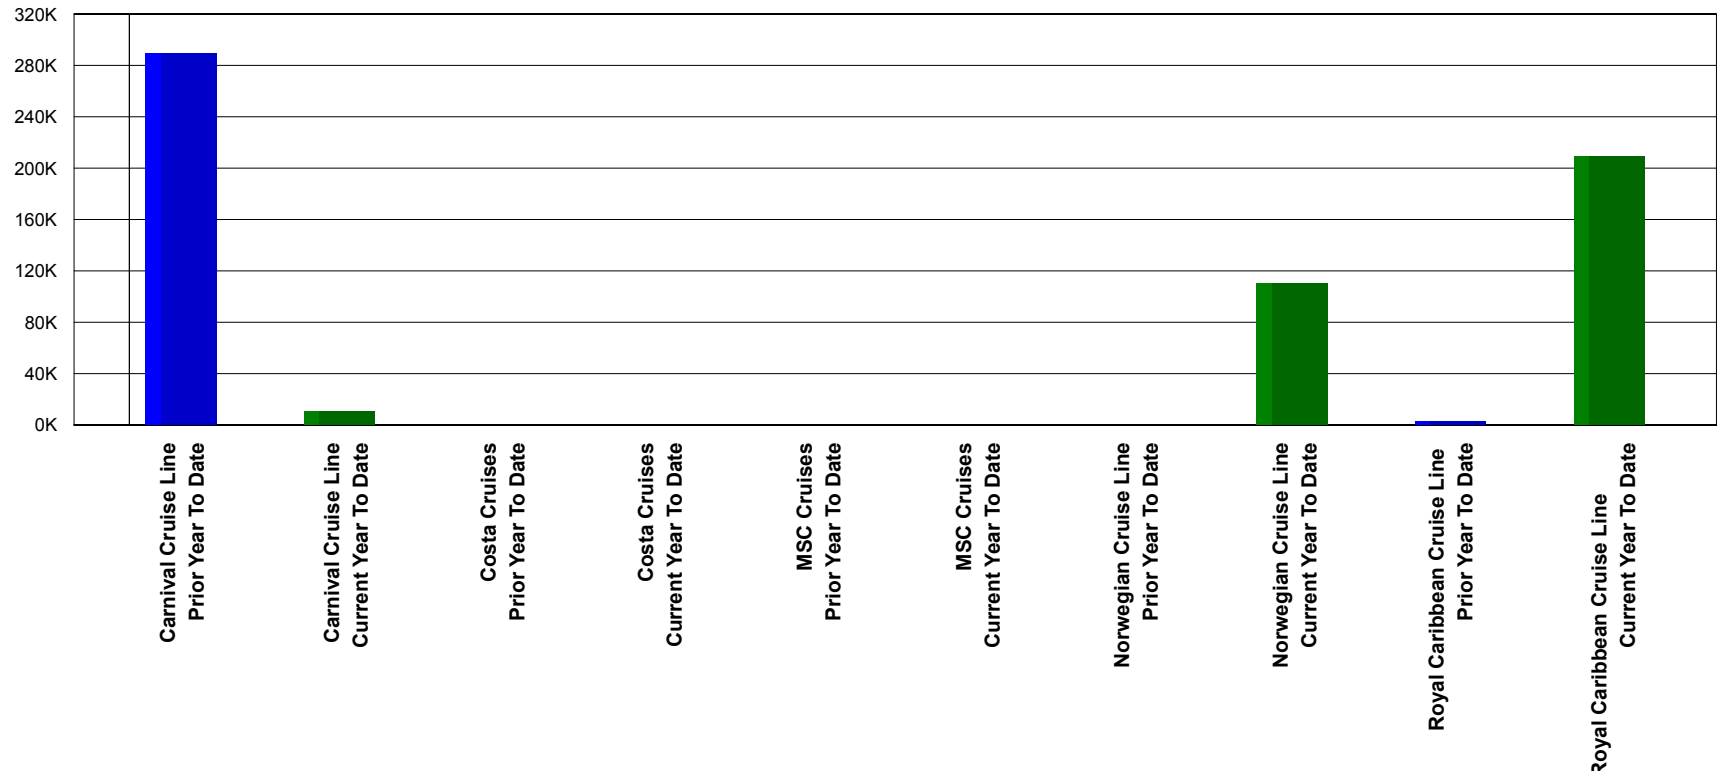

Contemporary Cruises Pacing Dashboard

Current Year vs. Prior Year - ResCard Departures During Entire Year Booked As Of 11/12 Each Year.

All Cruises Prior Year To Date	All Cruises Current Year To Date	Contemporary Cruises Prior Year To Date	Contemporary Cruises Current Year To Date	Carnival Cruise Line Prior Year To Date	Carnival Cruise Line Current Year To Date	Costa Cruise Line Prior Year To Date	Costa Cruise Line Current Year To Date	MSC Cruise Line Prior Year To Date	MSC Cruise Line Current Year To Date	Norwegian Cruise Line Prior Year To Date	Norwegian Cruise Line Current Year To Date	Royal Caribbean Cruise Line Prior Year To Date	Royal Caribbean Cruise Line Current Year To Date
568,328	1,004,897	291,410	329,447	288,940	10,697	0	0	0	0	0	110,000	2,470	208,750