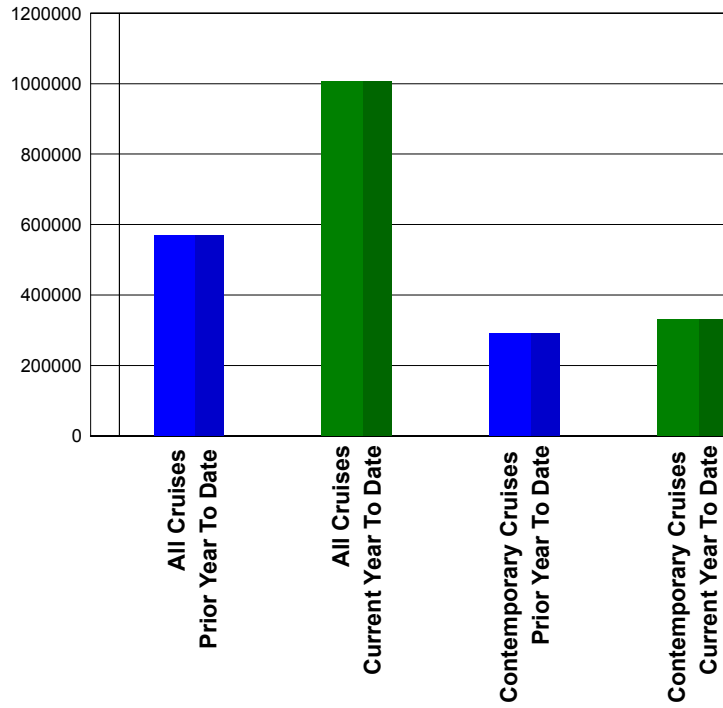

Contemporary Cruises Pacing Dashboard

Current Year vs. Prior Year - ResCard Departures During Entire Year Booked As Of 11/12 Each Year.

All Cruises Prior Year To Date	All Cruises Current Year To Date	Contemporary Cruises Prior Year To Date	Contemporary Cruises Current Year To Date	Carnival Cruise Line Prior Year To Date	Carnival Cruise Line Current Year To Date	Costa Cruise Line Prior Year To Date	Costa Cruise Line Current Year To Date	MSC Cruise Line Prior Year To Date	MSC Cruise Line Current Year To Date	Norwegian Cruise Line Prior Year To Date	Norwegian Cruise Line Current Year To Date	Royal Caribbean Cruise Line Prior Year To Date	Royal Caribbean Cruise Line Current Year To Date
568,328	1,004,897	291,410	329,447	288,940	10,697	0	0	0	0	0	110,000	2,470	208,750