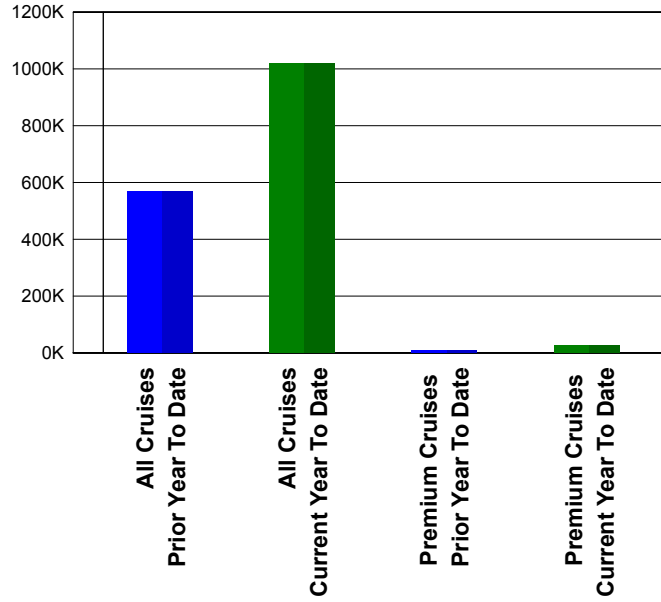

Premium Cruises Pacing Dashboard

Current Year vs. Prior Year - ResCard Departures During Entire Year Booked As Of 11/12 Each Year.

All Cruises Prior Year To Date	All Cruises Current Year To Date	Premium Cruises Prior Year To Date	Premium Cruises Current Year To Date	Celebrity Cruises Prior Year To Date	Celebrity Cruises Current Year To Date	Disney Cruises Prior Year To Date	Disney Cruises Current Year To Date	Holland Cruises Prior Year To Date	Holland Cruises Current Year To Date	Princess Cruises Prior Year To Date	Princess Cruises Current Year To Date
568,328	1,019,897	9,819	25,450	2,000	4,500	0	13,000	4,851	7,950	2,968	0