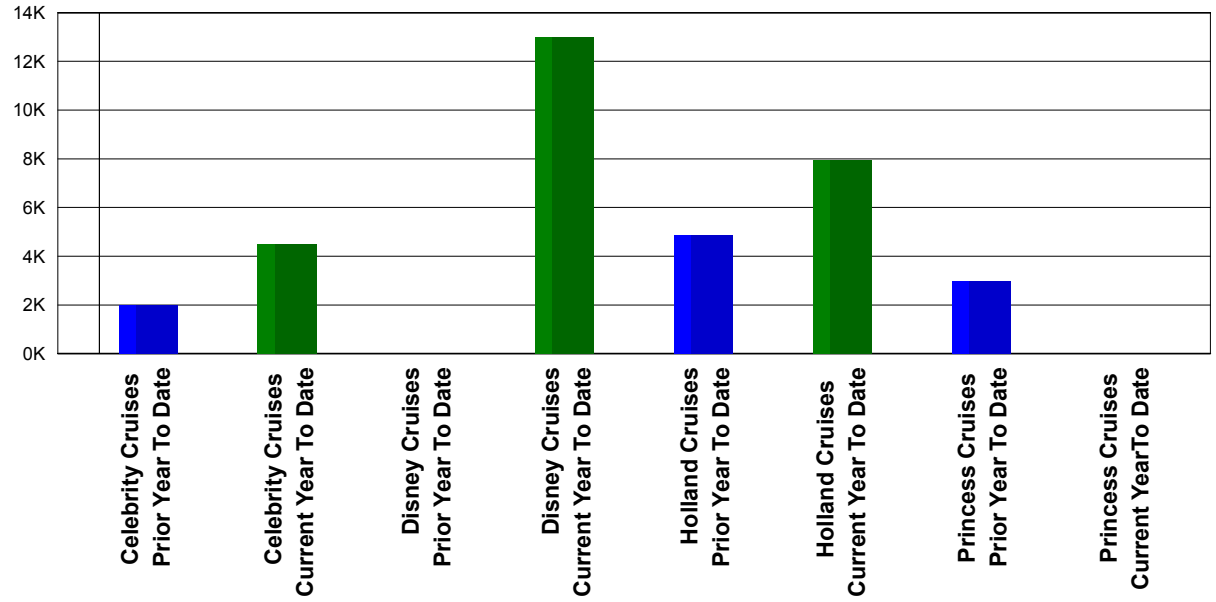

Premium Cruises Pacing Dashboard

Current Year vs. Prior Year - ResCard Departures During Entire Year Booked As Of 11/12 Each Year.

All Cruises Prior Year To Date	All Cruises Current Year To Date	Premium Cruises Prior Year To Date	Premium Cruises Current Year To Date	Celebrity Cruises Prior Year To Date	Celebrity Cruises Current Year To Date	Disney Cruises Prior Year To Date	Disney Cruises Current Year To Date	Holland Cruises Prior Year To Date	Holland Cruises Current Year To Date	Princess Cruises Prior Year To Date	Princess Cruises Current Year To Date
568,328	1,019,897	9,819	25,450	2,000	4,500	0	13,000	4,851	7,950	2,968	0