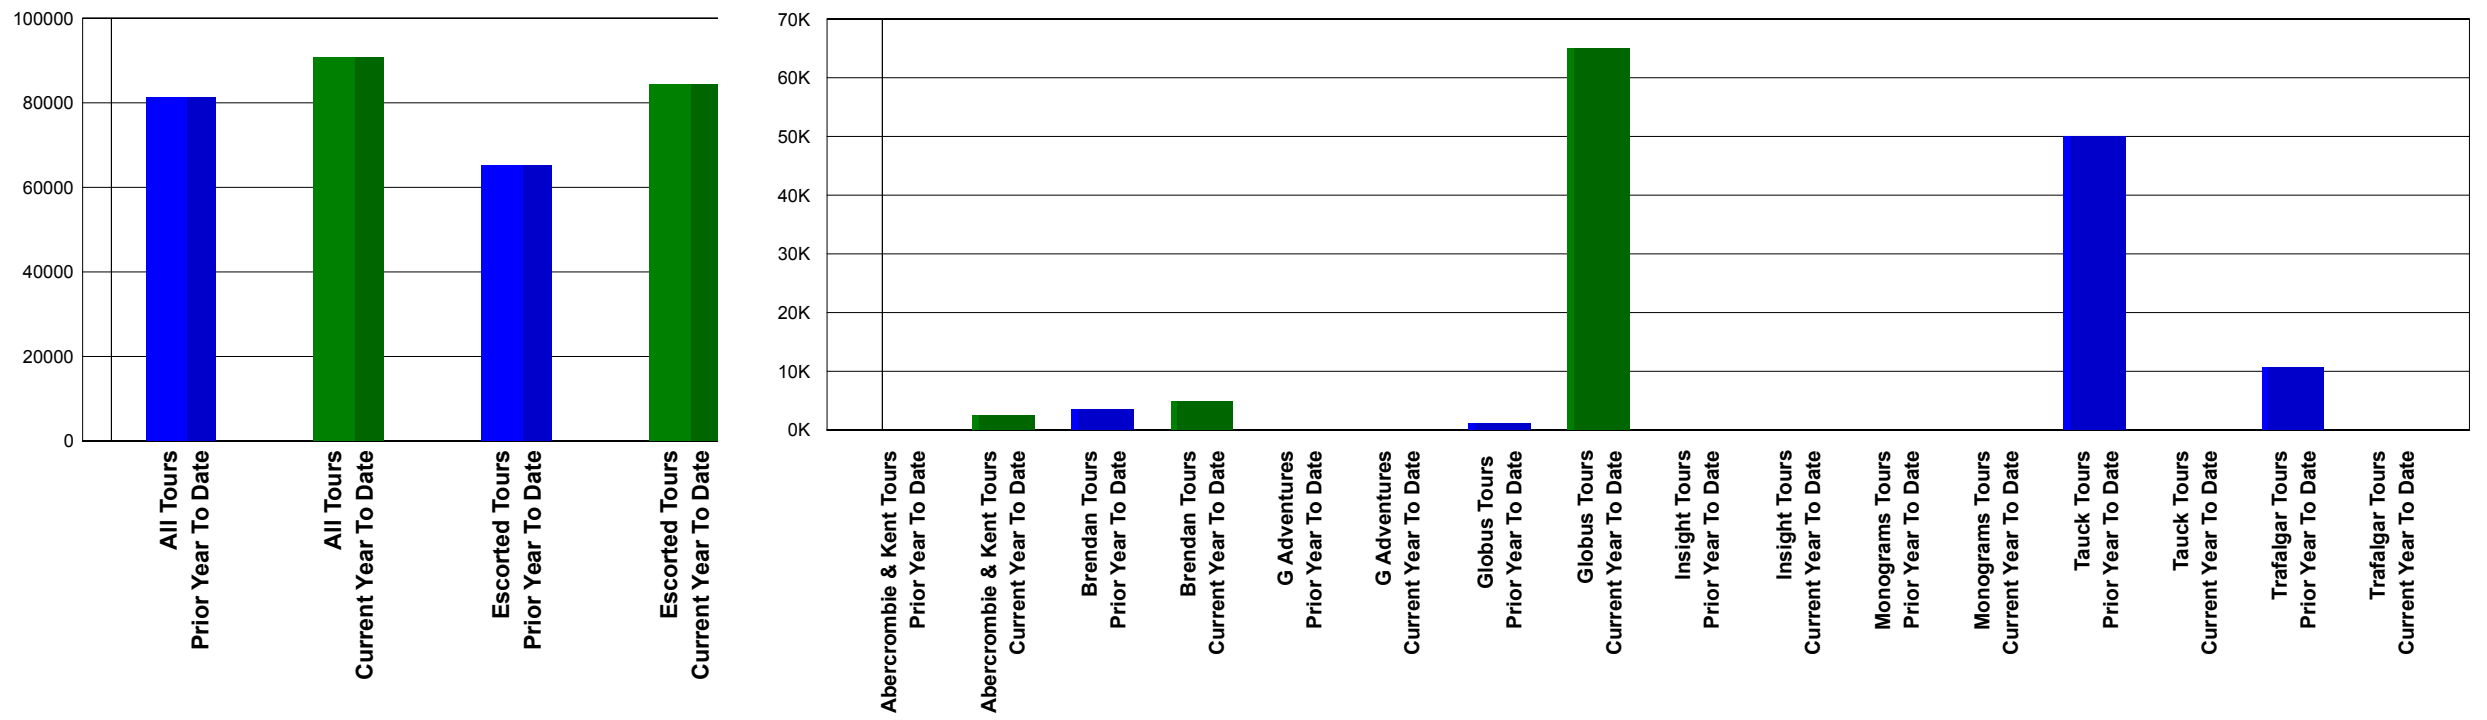

### Escorted Tours Pacing Dashboard (Group 1)

Current Year vs. Prior Year - ResCard Departures During Entire Year Booked As Of 11/12 Each Year.

All Tours Prior Year To Date	All Tours Current Year To Date	Escorted Tours Prior Year To Date	Escorted Tours Current Year To Date	Abercrombie & Kent Tours Prior Year To Date	Abercrombie & Kent Tours Current Year To Date	Brendan Tours Prior Year To Date	Brendan Tours Current Year To Date	G Adventures Prior Year To Date	G Adventures Current Year To Date	Globus Tours Prior Year To Date	Globus Tours Current Year To Date
81,183	90,800	65,124	84,300	0	2,500	3,500	4,800	0	0	1,000	65,000
Insight Tours Prior Year To Date	Insight Tours Current Year To Date	Monograms Tours Prior Year To Date	Monograms Tours Current Year To Date	Tauck Tours Prior Year To Date	Tauck Tours Current Year To Date	Trafalgar Tours Prior Year To Date	Trafalgar Tours Current Year To Date				
0	0	0	0	50,000	0	10,624	0				