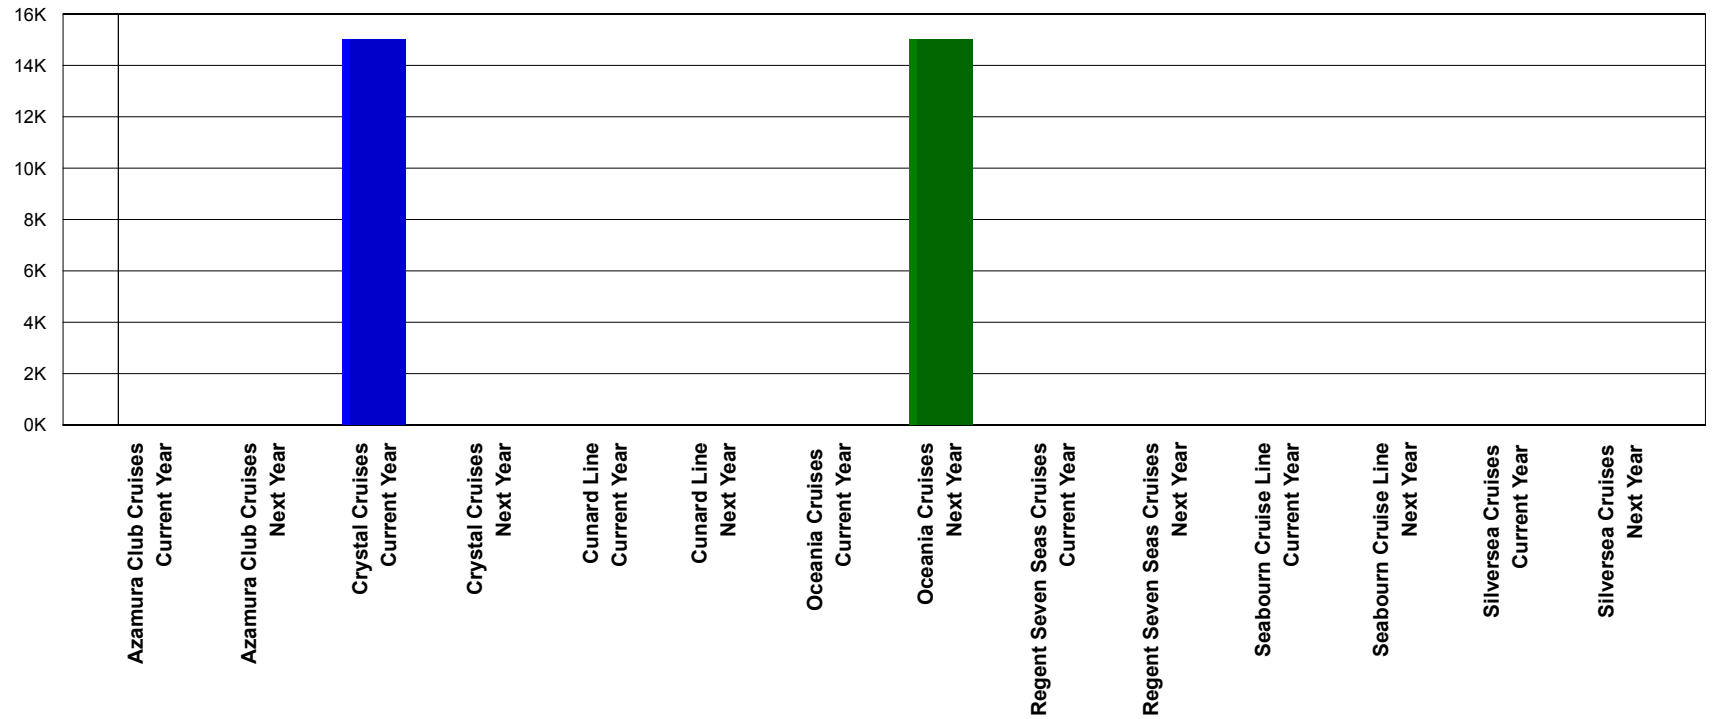

Deluxe Cruises Pacing Dashboard

Current Year = Departures This Year for Reservations Created On or Before 11/12/2011 vs **Next Year** = Departures Next Year for Reservations Created On or Before 11/12/2012

All Cruises Current Year	All Cruises Next Year	Deluxe Cruises Current Year	Deluxe Cruises Next Year	Azamura Club Cruises Current Year	Azamura Club Cruises Next Year	Crystal Cruises Current Year	Crystal Cruises Next Year	Cunard Line Current Year	Cunard Line Next Year	Oceania Cruises Current Year	Oceania Cruises Next Year	Regent Seven Seas Cruises Current Year	Regent Seven Seas Cruises Next Year	Seabourn Cruises Current Year	Seabourn Cruises Next Year	Silversea Cruises Current Year	Silversea Cruises Next Year
34,992	54,122	15,000	15,000	0	0	15,000	0	0	0	0	15,000	0	0	0	0	0	0