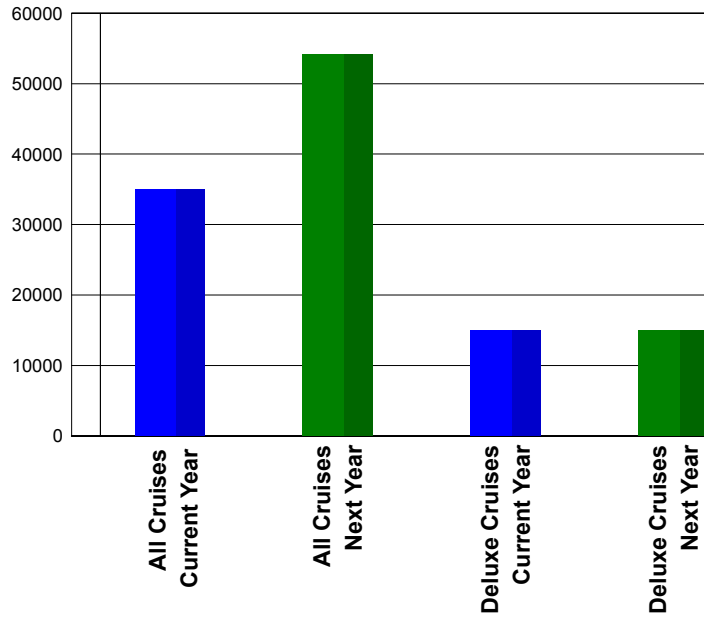

Deluxe Cruises Pacing Dashboard

Current Year = Departures This Year for Reservations Created On or Before 11/12/2011 vs **Next Year** = Departures Next Year for Reservations Created On or Before 11/12/2012

All Cruises Current Year	All Cruises Next Year	Deluxe Cruises Current Year	Deluxe Cruises Next Year	Azamura Club Cruises Current Year	Azamura Club Cruises Next Year	Crystal Cruises Current Year	Crystal Cruises Next Year	Cunard Line Current Year	Cunard Line Next Year	Oceania Cruises Current Year	Oceania Cruises Next Year	Regent Seven Seas Cruises Current Year	Regent Seven Seas Cruises Next Year	Seabourn Cruises Current Year	Seabourn Cruises Next Year	Silversea Cruises Current Year	Silversea Cruises Next Year
34,992	54,122	15,000	15,000	0	0	15,000	0	0	0	0	15,000	0	0	0	0	0	0