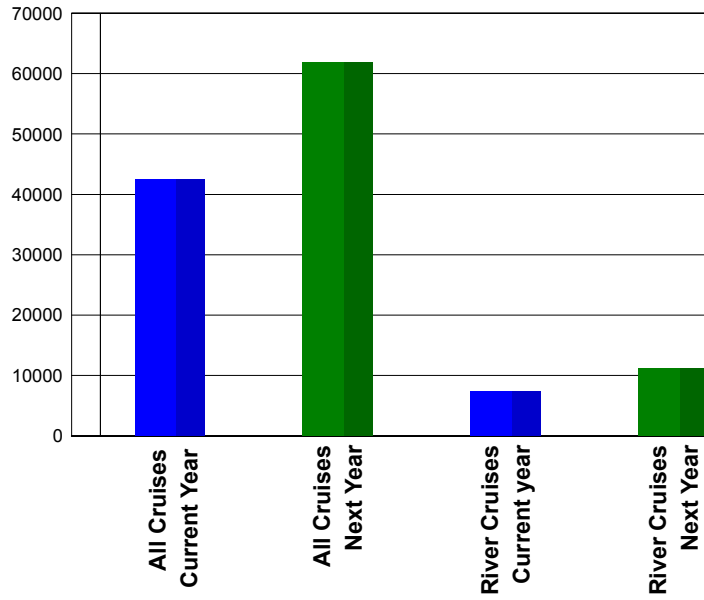

River Cruises Pacing Dashboard

Current Year = Departures This Year for Reservations Created On or Before 11/12/2011 vs
Next Year = Departures Next Year for Reservations Created On or Before 11/12/2012

All Cruises Current Year	All Cruises Next Year	River Cruises Current Year	River Cruises Next Year	AMA Cruise Line Current Year	AMA Cruise Line Next Year	Avalon Cruise Line Current Year	Avalon Cruise Line Next Year	Uniworld Cruise Line Current Year	Uniworld Cruise Line Next Year	Victoria Cruise Line Current Year	Victoria Cruise Line Next Year	Viking Cruise Line Current Year	Viking Cruise Line Next Year
42,392	61,872	7,400	11,250	0	0	7,400	7,750	0	3,500	0	0	0	0