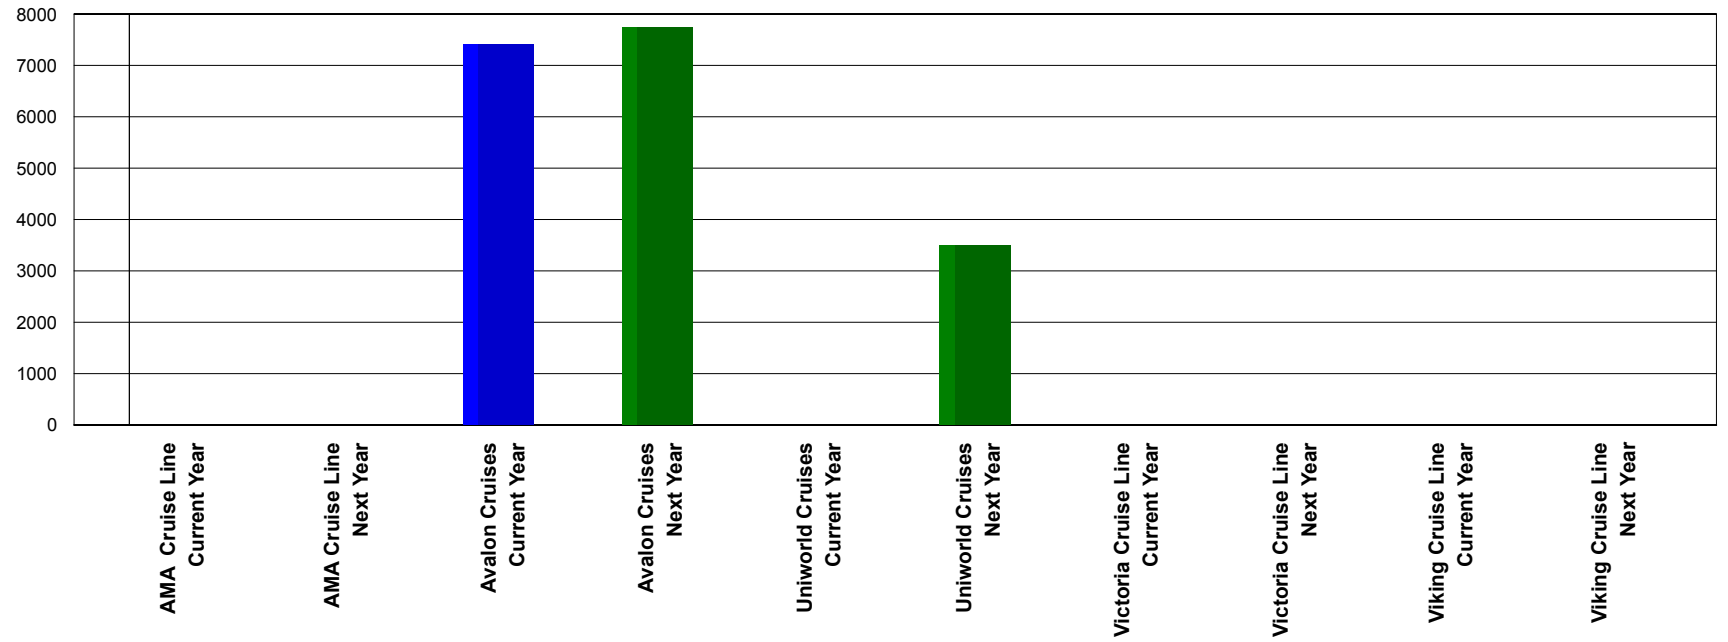

River Cruises Pacing Dashboard

Current Year = Departures This Year for Reservations Created On or Before 11/12/2011 vs
Next Year = Departures Next Year for Reservations Created On or Before 11/12/2012

All Cruises Current Year	All Cruises Next Year	River Cruises Current Year	River Cruises Next Year	AMA Cruise Line Current Year	AMA Cruise Line Next Year	Avalon Cruise Line Current Year	Avalon Cruise Line Next Year	Uniworld Cruise Line Current Year	Uniworld Cruise Line Next Year	Victoria Cruise Line Current Year	Victoria Cruise Line Next Year	Viking Cruise Line Current Year	Viking Cruise Line Next Year
42,392	61,872	7,400	11,250	0	0	7,400	7,750	0	3,500	0	0	0	0