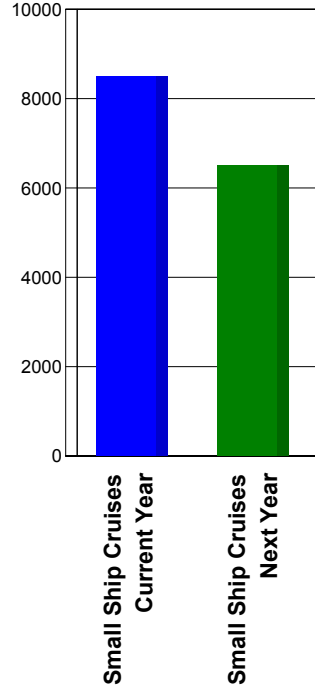

## Small Ship Cruises Pacing Dashboard

**Current Year** = Departures This Year for Reservations Created On or Before 11/12/2011 vs

**Next Year** = Departures Next Year for Reservations Created On or Before 11/12/2012

All Cruises Current Year	All Cruises Next Year	Small Ship Cruises Current Year	Small Ship Cruises Next Year	American Cruise Lines Current Year	American Cruise Lines Next Year	American Queen Steamboat Company Current Year	American Queen Steamboat Company Next Year	American Safari Cruises Current Year	American Safari Cruises Next Year	Blount Small Ship Adventures Current Year	Blount Small Ship Adventures Next Year	Clipper Cruise Lines Current Year	Clipper Cruise Lines Next Year
50,892	68,372	8,500	6,500	0	0	0	0	0	0	0	0	0	0
				Compagnie Du Ponant Cruises Current Year	Compagnie Du Ponant Cruises Next Year	Encore Cruises Current Year	Encore Cruises Next Year	Hurtigruten Cruises Current Year	Hurtigruten Cruises Next Year	Lindblad Expeditions Current Year	Lindblad Expeditions Next Year	Majestic America Line Current Year	Majestic America Line Next Year
				0	0	0	0	0	0	0	0	0	0
				SeaDream Yacht Club Current Year	SeaDream Yacht Club Next Year	Star Clippers Cruises Current Year	Star Clippers Cruises Next Year	Variety Cruises Current Year	Variety Cruises Next Year	Voyages Of Discovery Cruises Current Year	Voyages Of Discovery Cruises Next Year	Voyages To Antiquity Current Year	Voyages To Antiquity Next Year
				0	0	0	0	0	0	0	0	8,500	6,500