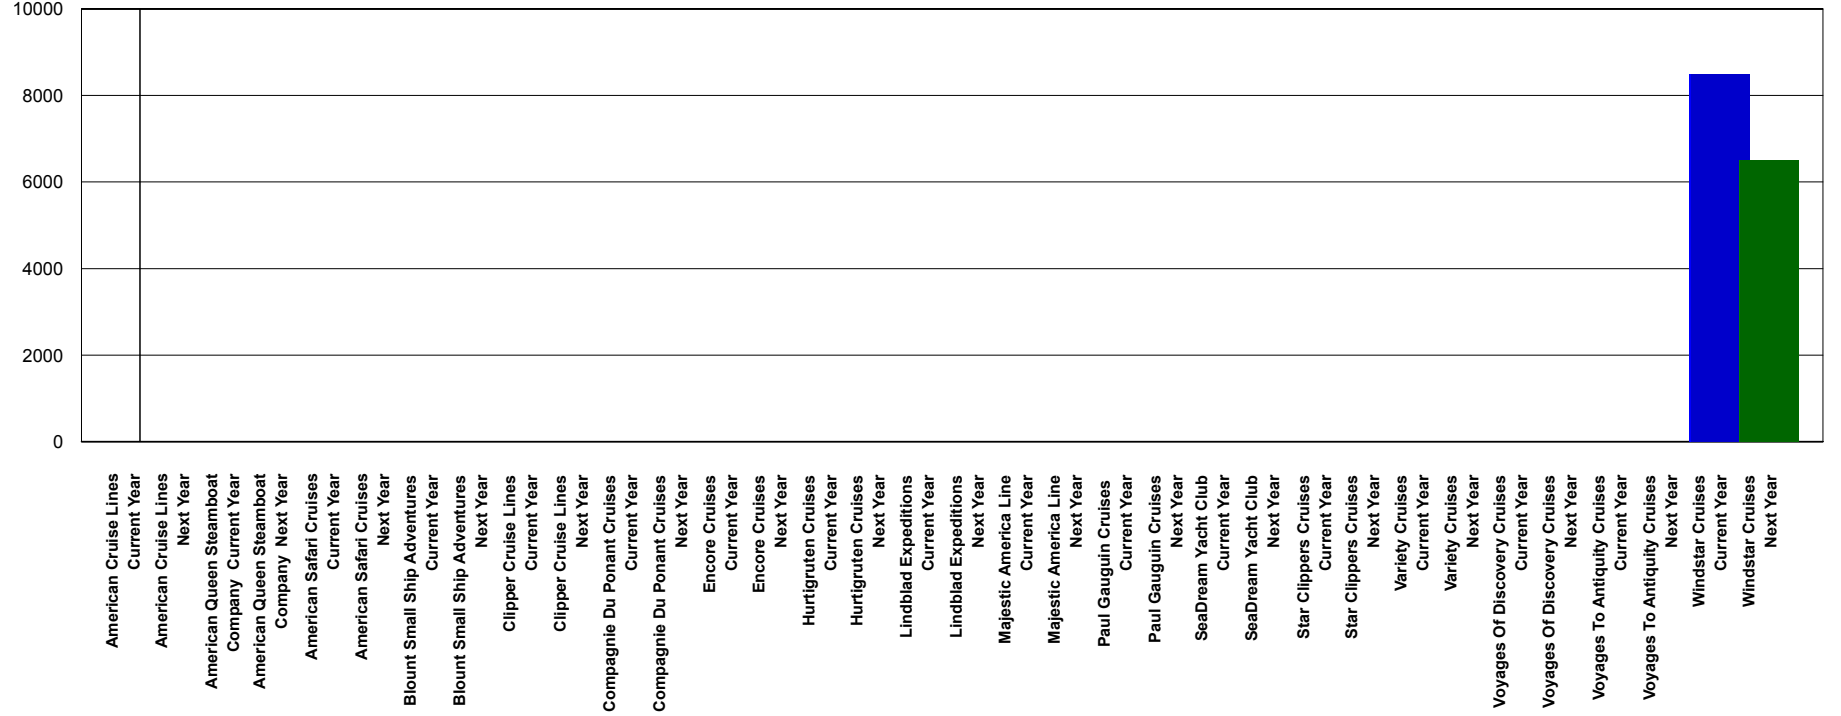

## Small Ship Cruises Pacing Dashboard

**Current Year** = Departures This Year for Reservations Created On or Before 11/12/2011 vs

**Next Year** = Departures Next Year for Reservations Created On or Before 11/12/2012

All Cruises Current Year	All Cruises Next Year	Small Ship Cruises Current Year	Small Ship Cruises Next Year	American Cruise Lines Current Year	American Cruise Lines Next Year	American Queen Steamboat Company Current Year	American Queen Steamboat Company Next Year	American Safari Cruises Current Year	American Safari Cruises Next Year	Blount Small Ship Adventures Current Year	Blount Small Ship Adventures Next Year	Clipper Cruise Lines Current Year	Clipper Cruise Lines Next Year
50,892	68,372	8,500	6,500	0	0	0	0	0	0	0	0	0	0
				Compagnie Du Ponant Cruises Current Year	Compagnie Du Ponant Cruises Next Year	Encore Cruises Current Year	Encore Cruises Next Year	Hurtigruten Cruises Current Year	Hurtigruten Cruises Next Year	Lindblad Expeditions Current Year	Lindblad Expeditions Next Year	Majestic America Line Current Year	Majestic America Line Next Year
				0	0	0	0	0	0	0	0	0	0
				SeaDream Yacht Club Current Year	SeaDream Yacht Club Next Year	Star Clippers Cruises Current Year	Star Clippers Cruises Next Year	Variety Cruises Current Year	Variety Cruises Next Year	Voyages Of Discovery Cruises Current Year	Voyages Of Discovery Cruises Next Year	Voyages To Antiquity Current Year	Voyages To Antiquity Next Year
				0	0	0	0	0	0	0	0	8,500	6,500