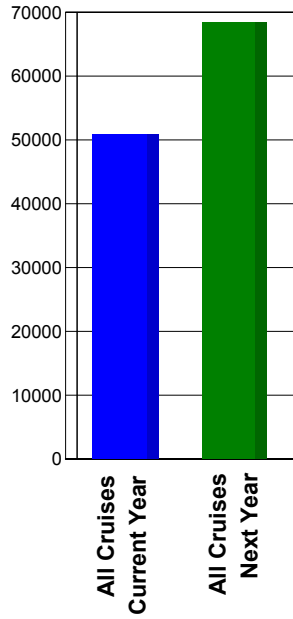

## Small Ship Cruises Pacing Dashboard

**Current Year** = Departures This Year for Reservations Created On or Before 11/12/2011 vs

**Next Year** = Departures Next Year for Reservations Created On or Before 11/12/2012

All Cruises Current Year	All Cruises Next Year	Small Ship Cruises Current Year	Small Ship Cruises Next Year	American Cruise Lines Current Year	American Cruise Lines Next Year	American Queen Steamboat Company Current Year	American Queen Steamboat Company Next Year	American Safari Cruises Current Year	American Safari Cruises Next Year	Blount Small Ship Adventures Current Year	Blount Small Ship Adventures Next Year	Clipper Cruise Lines Current Year	Clipper Cruise Lines Next Year
50,892	68,372	8,500	6,500	0	0	0	0	0	0	0	0	0	0
				Compagnie Du Ponant Cruises Current Year	Compagnie Du Ponant Cruises Next Year	Encore Cruises Current Year	Encore Cruises Next Year	Hurtigruten Cruises Current Year	Hurtigruten Cruises Next Year	Lindblad Expeditions Current Year	Lindblad Expeditions Next Year	Majestic America Line Current Year	Majestic America Line Next Year
				0	0	0	0	0	0	0	0	0	0
				SeaDream Yacht Club Current Year	SeaDream Yacht Club Next Year	Star Clippers Cruises Current Year	Star Clippers Cruises Next Year	Variety Cruises Current Year	Variety Cruises Next Year	Voyages Of Discovery Cruises Current Year	Voyages Of Discovery Cruises Next Year	Voyages To Antiquity Current Year	Voyages To Antiquity Next Year
				0	0	0	0	0	0	0	0	8,500	6,500