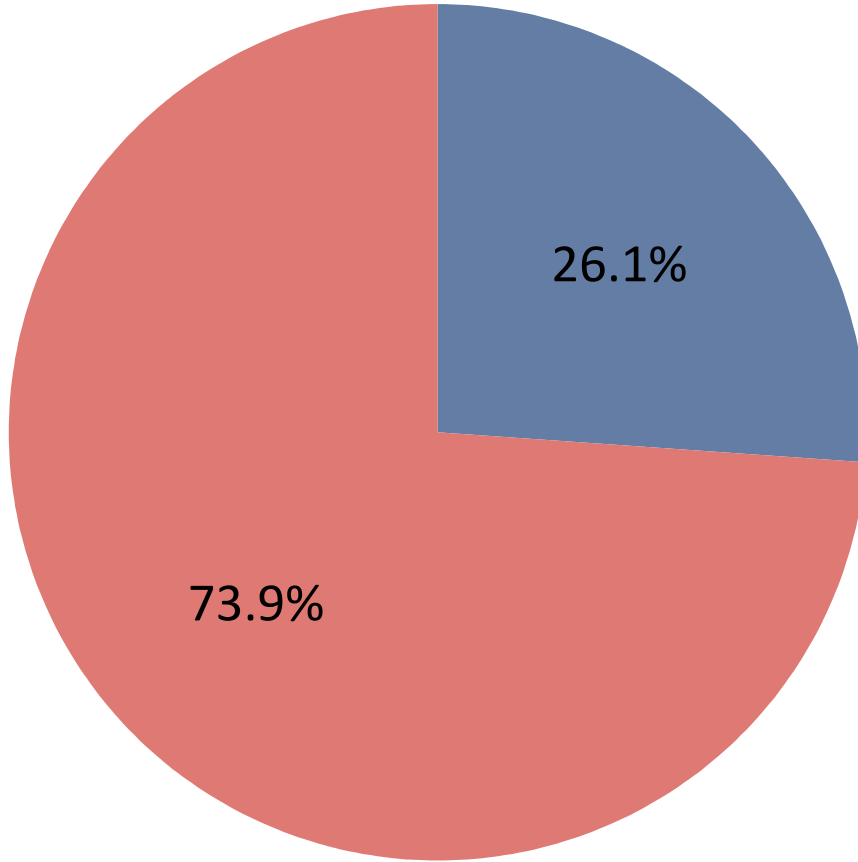

# ResCard Booking Analysis

Period From 1/1/2009 Through 9/30/2009

## New ResCards (Trip Inquiries)

**W/Reservations**