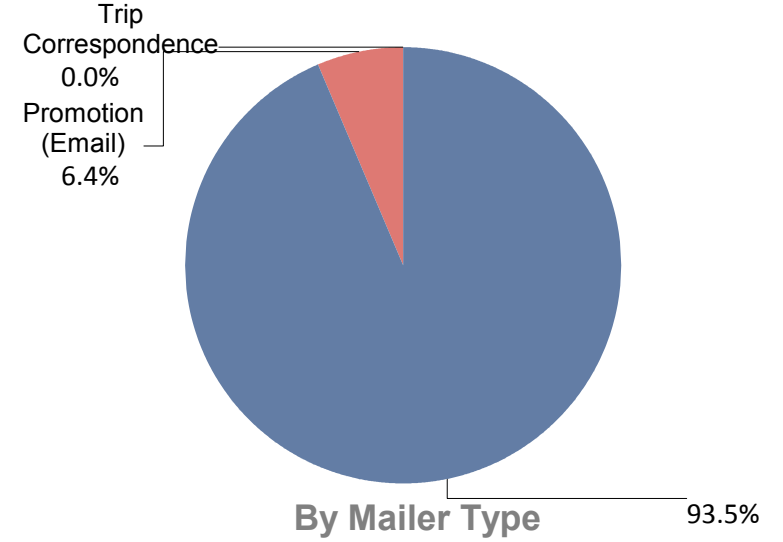

Marketing Dashboard

Period From 1/1/2009 Through 9/30/2009

Profile Analysis

Mailer Analysis

Total Mailer Count: 4,885

Top 10 Marketing Codes

Client Profiles Sent CBMS Promos