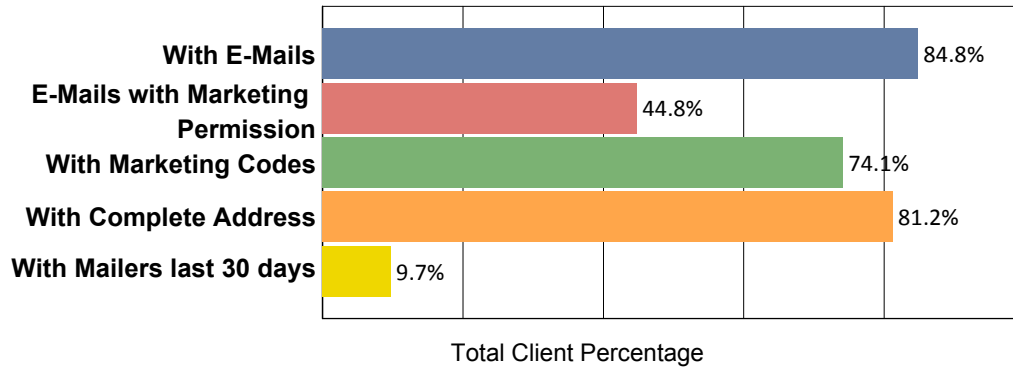

Marketing Dashboard

Period From 1/1/2009 Through 9/30/2009

Profile Analysis

Mailer Analysis

Total Mailer Count: 4,885

Top 10 Marketing Codes

Client Profiles Sent CBMS Promos