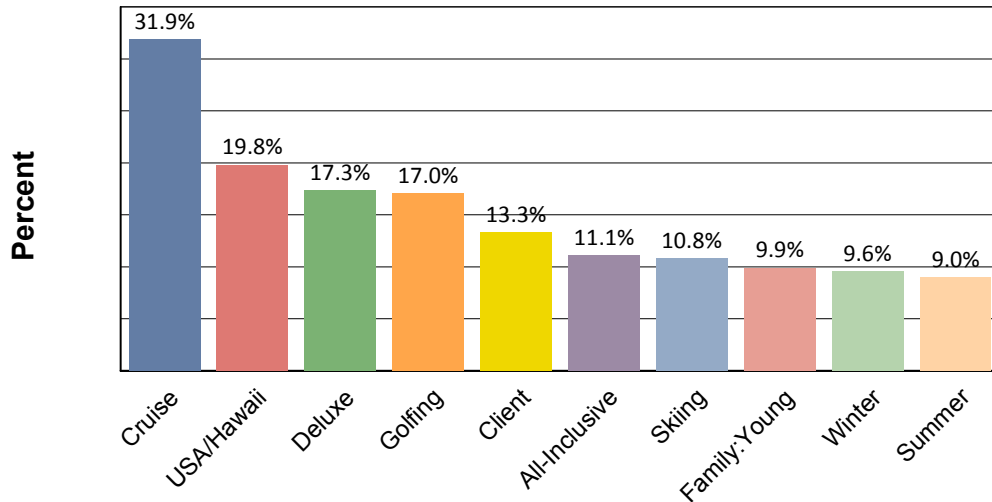

Marketing Dashboard

Period From 1/1/2009 Through 9/30/2009

Profile Analysis

Mailer Analysis

Total Mailer Count: 4,885

Top 10 Marketing Codes

Client Profiles Sent CBMS Promos