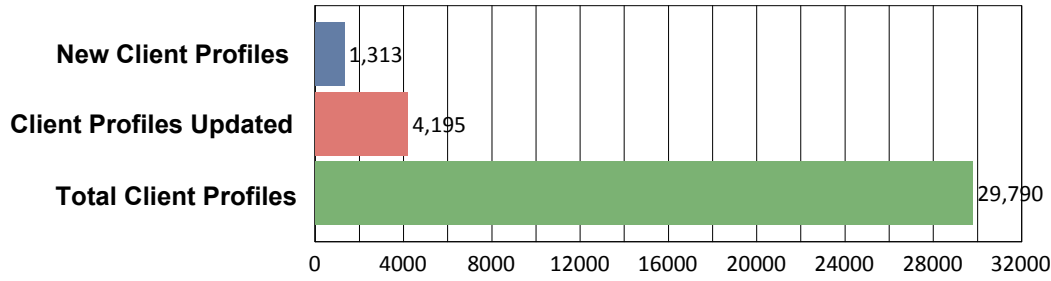

Marketing Dashboard

Period From 1/1/2009 Through 9/30/2009

Profile Analysis

Mailer Analysis

Total Mailer Count: 4,885

Top 10 Marketing Codes

Client Profiles Sent CBMS Promos